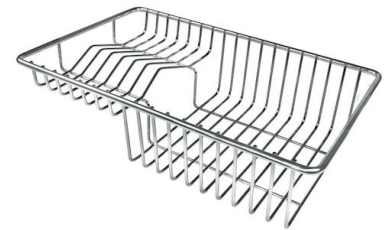

Basket 3,5" waste fitting The drain is equipped with a large 3.5" drain, with the practical basket cap that prevents the discharge of solid parts.

Perimetral overflow The overflow is always a security on the Foster sinks that prevents the overflow of water in case of oversights. The perimeter drain solution improves aesthetics thanks to its square and essential shape.

Small radius Bowls with squared shapes with a modern design and an increased capacity, for a minimal aesthetics connected with an extreme practicality.

TECHNICAL DATA

OPTIONAL ACCESSORIES

Cestello inox
8612 000

HPDE Chopping board
8657 001

HPDE Twin chopping board
8644 101

Stainless steel colander
8154 000

Stainless steel plate rack
8100 154

Stainless steel plate rack
8100 303
* only in combination with the accessory
8644 101

White basket
8612 100

White bowl
8153 100

**Graters kit with ring-holder and
food collection tray**
8159 101
* only in combination with the accessory
8644 101

Stainless steel perforated tray
8151 000
* only in combination with the accessory
8644 101