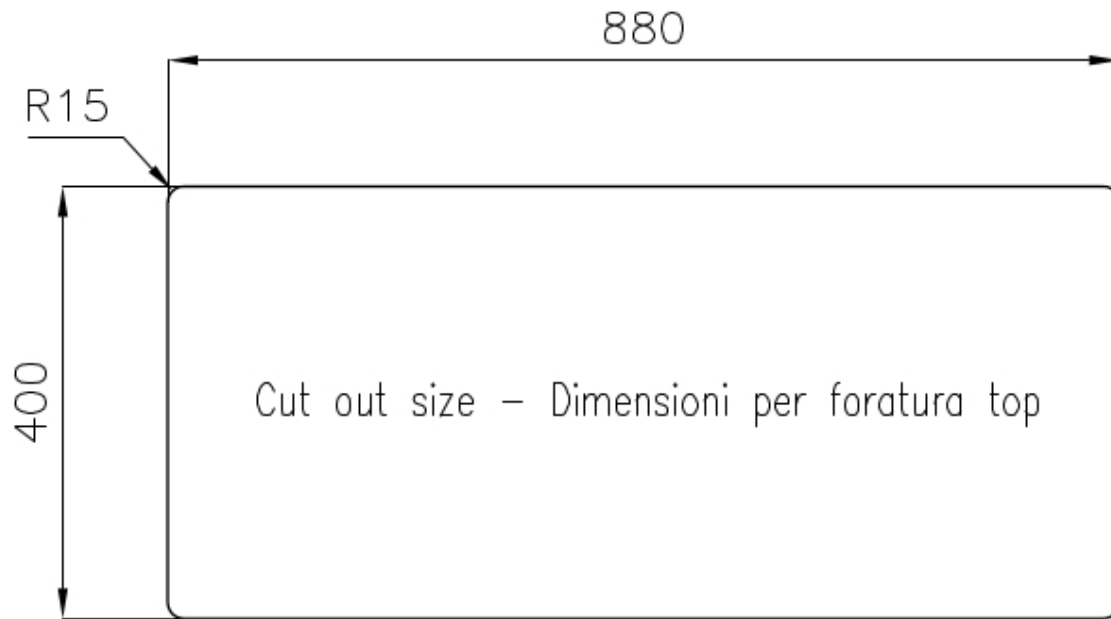

OPTIONAL ACCESSORIES